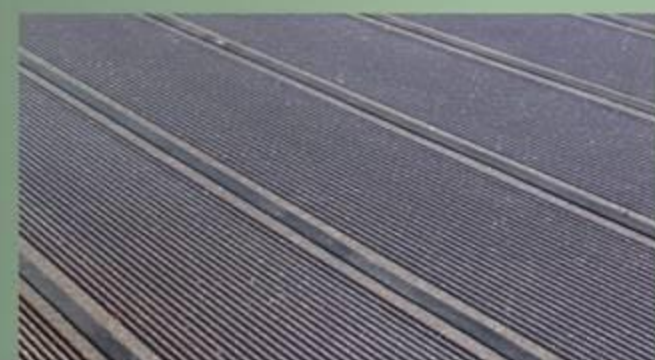

THE EXTENDED LIFECYCLE OF DECKING - UPM ProFi® Classic Deck range

- The look and feel of real hardwood decking
- Backed by a 25-year manufacturers guarantee
- Made in USA
- Requires the minimum of maintenance
- Will look good year after year
- Has a unique, stain resistant, 'closed-surface' that does not absorb oil, spills or drips
- Made from recycled American red and white oak fibres plus polyethylene
- Exceptionally solid and stable board.
- Environmentally friendly and sustainable.
- 95% of the materials used to manufacture the boards are recycled
- Requires no annual sanding, varnishing or staining
- Embossed wood grain surface offers good friction
- Being splinter-free, Lifecycle is ideal for bare feet
- Available in four colours, Dark Walnut, Golden Tigerwood, Sun-bleached Desert Sand and Cape Cod Grey
- All the boards feature natural looking streaks and veins

TAKE THE PROFI® DECK CHALLENGE! - with UPM ProFi® Design Deck range

- Gives outdoor living a stylish new look
- Unlike traditional composite or timber decks, UPM ProFi® Design Deck has a unique stain resistant surface that does not absorb spills.
- Take the UPM ProFi® Design Deck challenge and try the oil test. See how the unique stain resistant surface works.
- No knots, twisting, splits or cracks
- Enjoy looks that last with minimum maintenance.
- Available in seven colours all inspired by nature
- Double surface texture - Achieve distinctive patterns by alternating the direction of the boards or use both the fine and the wide groove surfaces of the reversible profile.
- Ideal for garden decks, patios, terraces, marinas or boardwalks, both in public and residential applications
- Unique Stain Resistance
- Superior Impact Strength
- High Friction Surface and no splinters
- Manufactured using recycled raw materials.